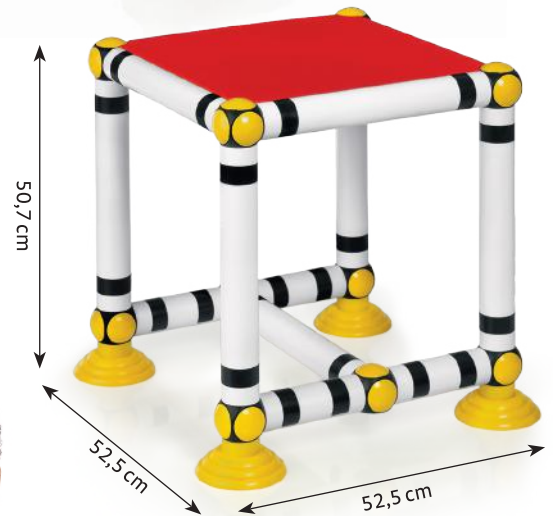

## 4090 Geoville

An original interlocking system to create an enchanting neighbourhood; walls, doors and windows, fences, stairs and fun characters.

60 pcs.

Age: 3+

8 007905 040904

Contents:  
 9 longue tubes  
 4 short tubes  
 4 bases  
 1 panel  
 1 storage  
 10 hubs  
 30 connectors  
 30 clips  
 30 hub caps  
 Instruction manual