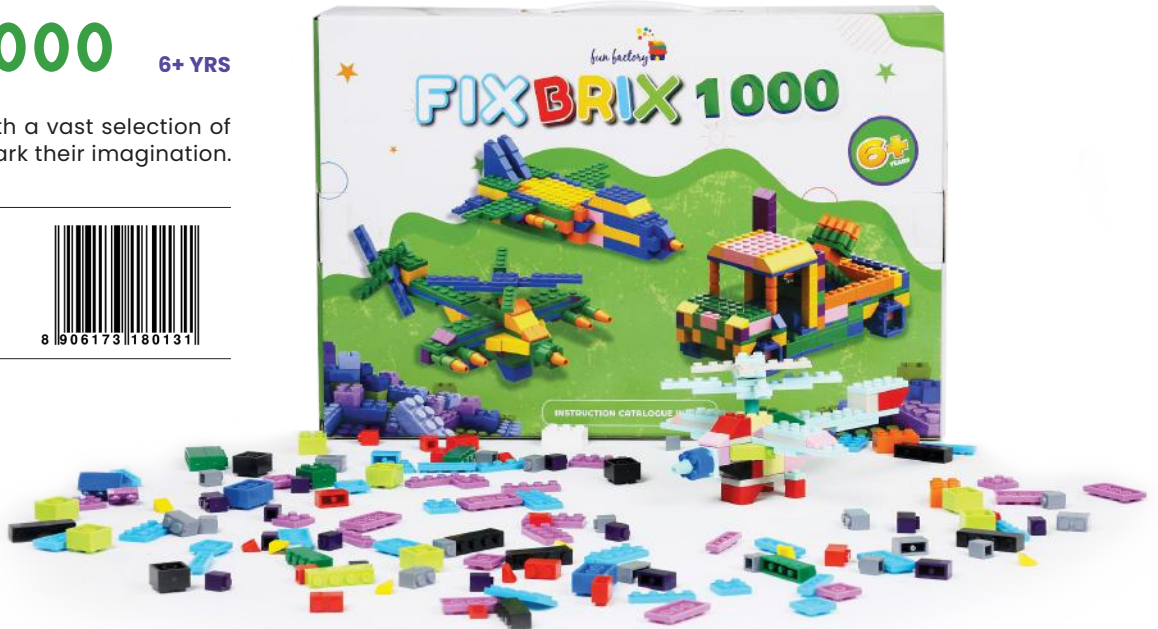

BRICKS 1000 6+ YRS

Providing children with a vast selection of building pieces to spark their imagination.

FFT ITEM CODE. 93018

No. of Pcs in Set. 1000

Inner. 6