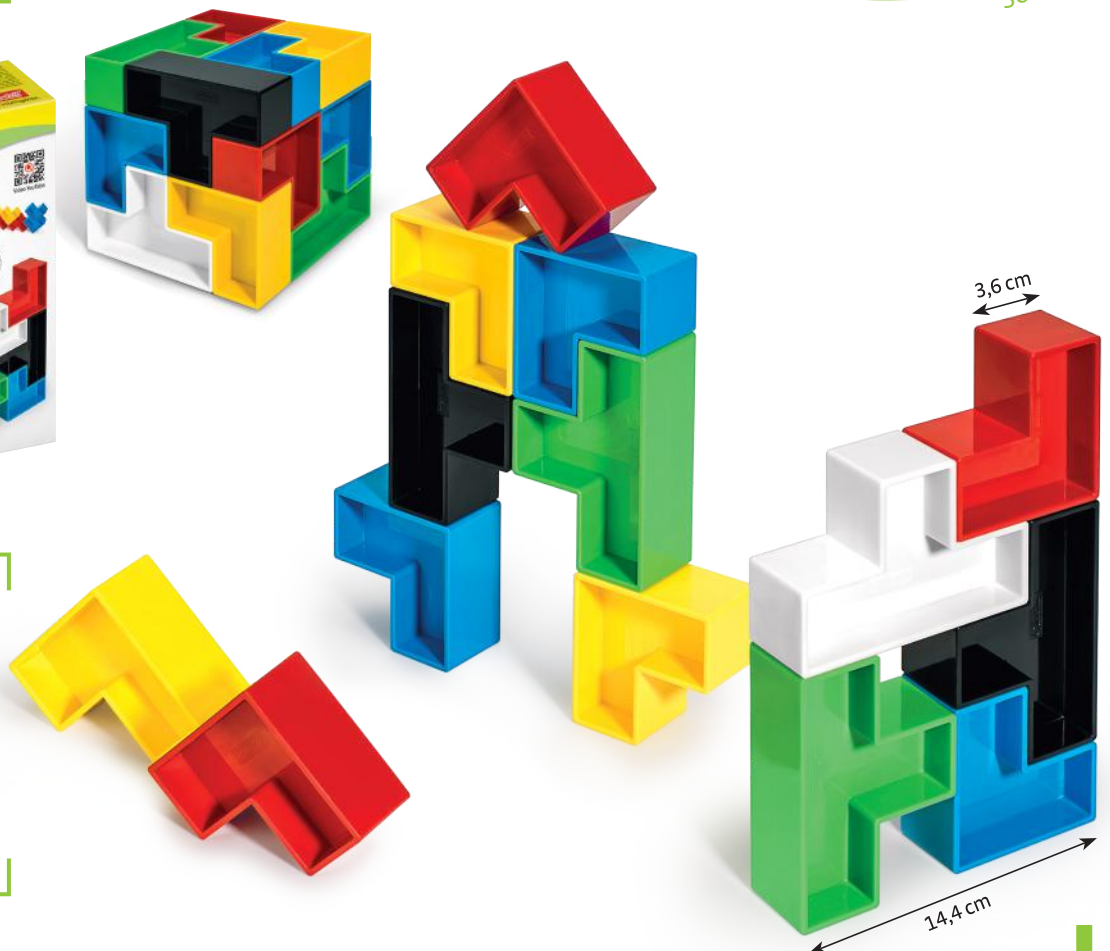

Ref.	Product Name	Dim. Unit (cm)	Pcs. Cart.	Vol. (cbm)	Gros Kg
4015	Poli Cubi	30 x 30 x 8	6	0,053	6,70
4060	Mini zoo	24 x 24 x 4	6	0,021	-