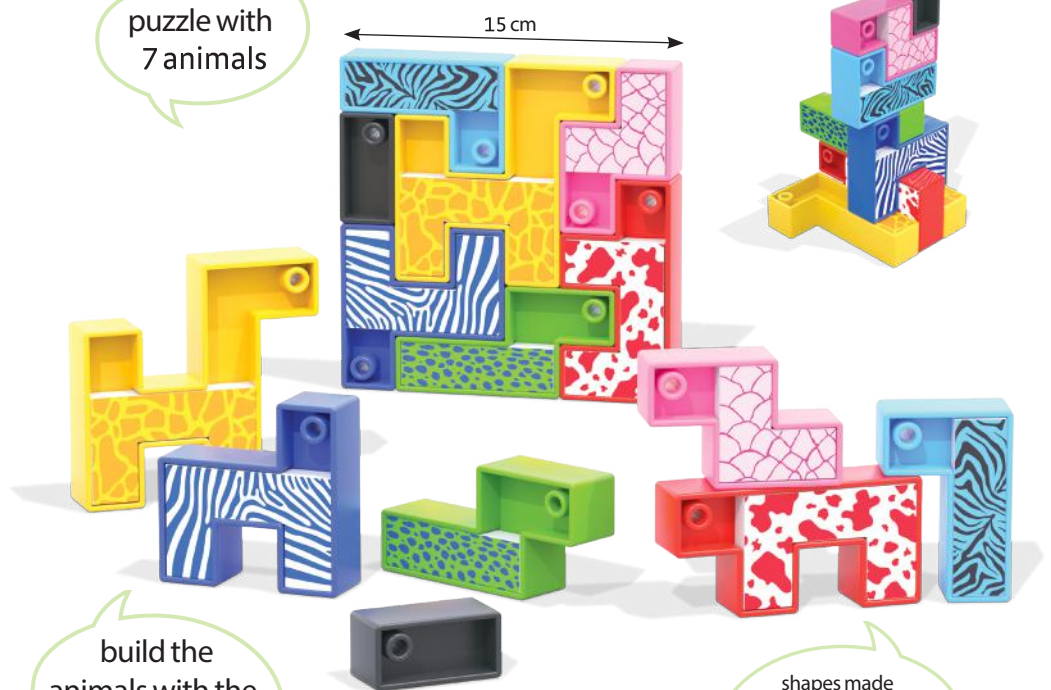

## First building sets

**4060**

Mini zoo

Colourful plastic modular shapes, made to look like animals of the Jungle.

17 pcs.

Age: 3-5

8 007905 040607

puzzle with  
7 animals