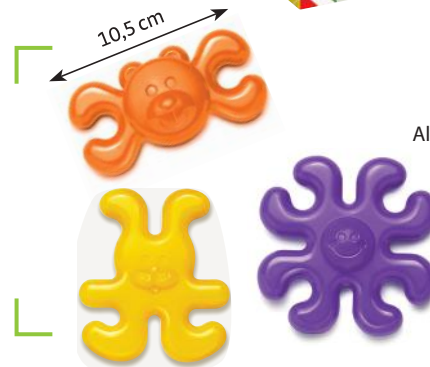

04130

Collana Maxi

Interlocking jumbo beads for a maxi necklace.

21 pcs.

Age: 1-3

8 007905 041307