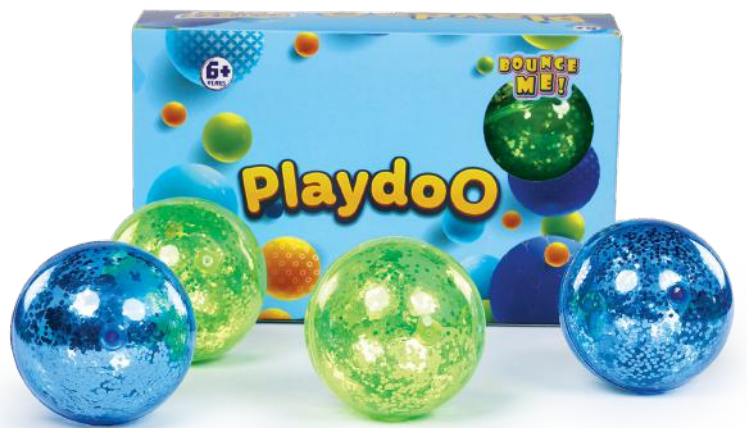

## Glitter Ball 6+ YRS

With its sparkly shimmer, this toy turns every playtime into a dazzling adventure!

FFT ITEM CODE. 93045

No. of Pcs in Set. 6

Inner. 48 | Outer. 96

8 906173 180049