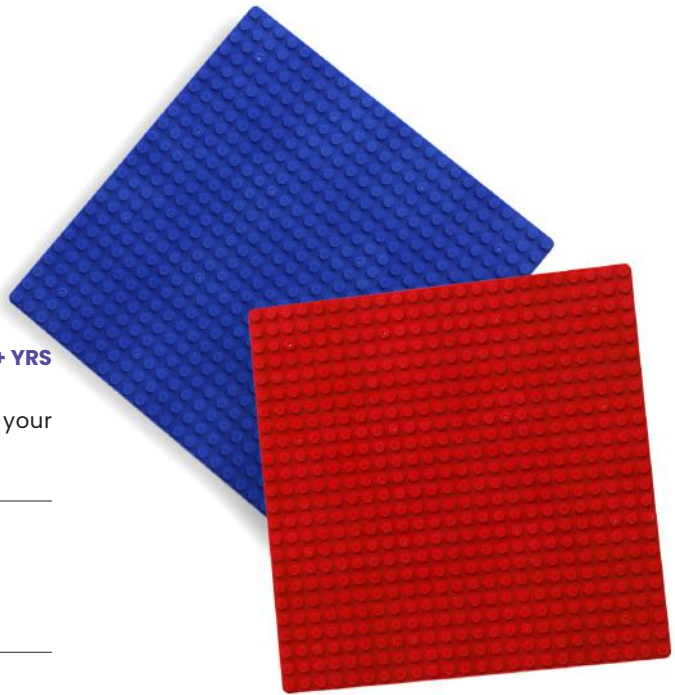

BRiCKs BasePLate

- 24x24 StUdS

6+ YRS

Endless building fun with tons of pieces to bring your wildest designs to life!

FFT ITEM CODE. 93049

No. of Pcs in Set. 1

Inner. 72

BRiCKs BasePLate

- 56x28 StUdS

6+ YRS

Double the space, double the fun—create huge designs and play for hours!

FFT ITEM CODE. 93025

No. of Pcs in Set. 1

Inner. 36