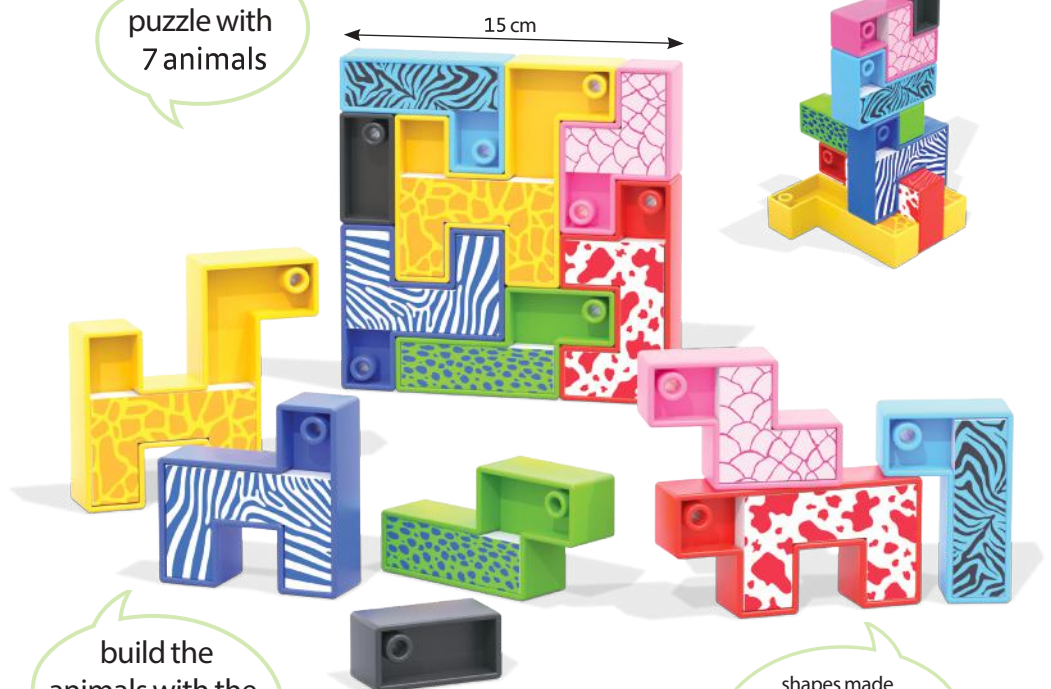

4080

Wroom swinging body and steering wheels
With Wroom fun is ensured because you can "drive" anywhere, not only forwards and backwards but also swerving magically by slightly turning the frame. The wheels are made of expanded EVA and can be removed and washed, always ensuring the maximum adherence to any surface, at home or outside, without damaging the surface and without making noise. All the cars in the Wroom range have a unique design characterized by an ergonomic oval handle that allows movement of the wrist while helping develop fine motor skills.

swinging body

4 steering wheels

4080 Wroom F1

Age: 1-4

4082 Wroom Suv

Age: 1-4

4082

Ref.	Product Name	Dim. Unit (cm)	Pcs. Cart.	Vol. (cbm)	Gros Kg
4080	Wroom F1	23 x 16 x 12	6	0,032	2,23
4082	Wroom Suv	23 x 16 x 12	6	0,032	2,23

First toys

First building sets

4060 Mini zoo

Colourful plastic modular shapes, made to look like animals of the Jungle.

17 pcs.

Age: 3-5

8 007905 040607

puzzle with
7 animals

build the
animals with the
EVA inserts

shapes made
of soft expanded EVA
to attach to
the plastic frame

Soft Touch

4015 Poli Cubi

Two large shapes for endless combinations to entertain children of different age groups.