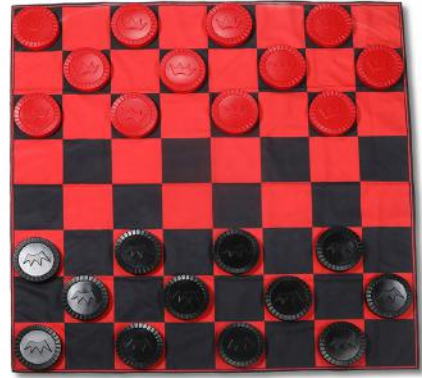

BOWLING SET

With 6 pins and 2 balls, this thrilling game guarantees endless fun for everyone.

3+ YEARS

8 906173 116018 0

No. Of Pcs in a Set. 8
Case Pack. 4

FFT ITEM CODE
93300

JUMBO CHECKERS SET

Bring the joy of board games to life with our Jumbo Checkers Set including a giant Tic Tac Toe Chess Checkers Game Mat, oversized pieces with a bag.