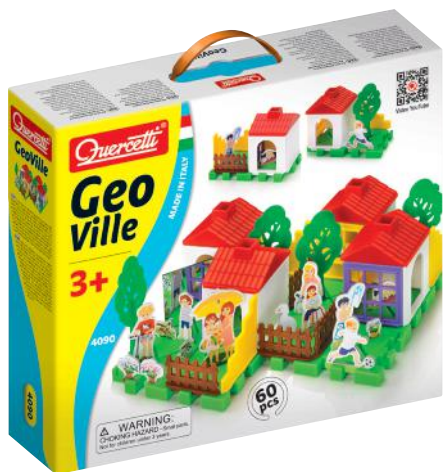

Building Village & Tube system

4090 Geoville

An original interlocking system to create an enchanting neighbourhood; walls, doors and windows, fences, stairs and fun characters.

60 pcs.

Age: 3+

8 007905 040904