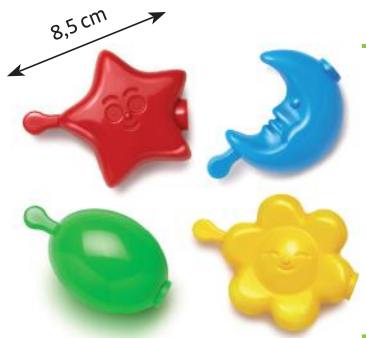

04130
Collana Maxi
Interlocking jumbo beads for a maxi necklace.
21 pcs.
Age: 1-3