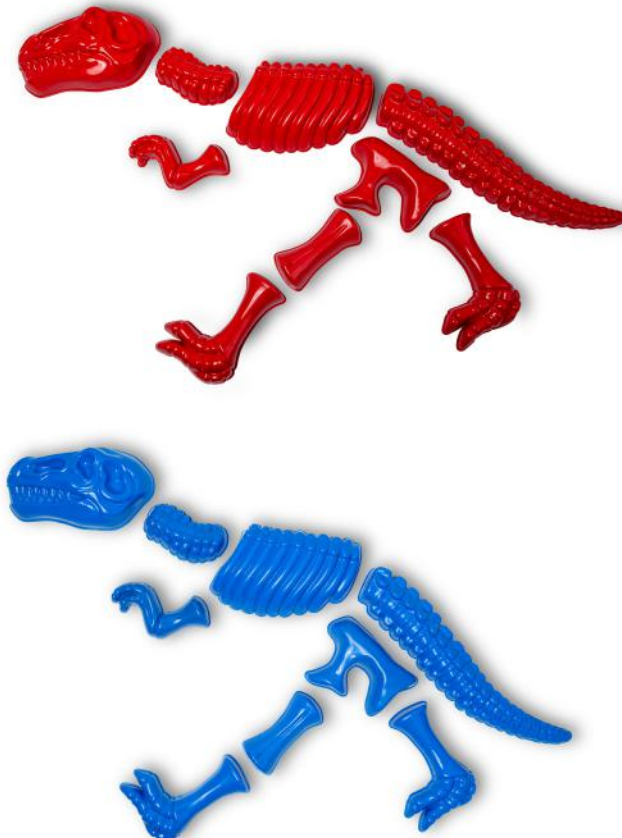

Arts & Craft

TBA

DINO SCULPT

No. Of Pcs in a Set. 1
Case Pack. 36

FFT ITEM CODE
93053