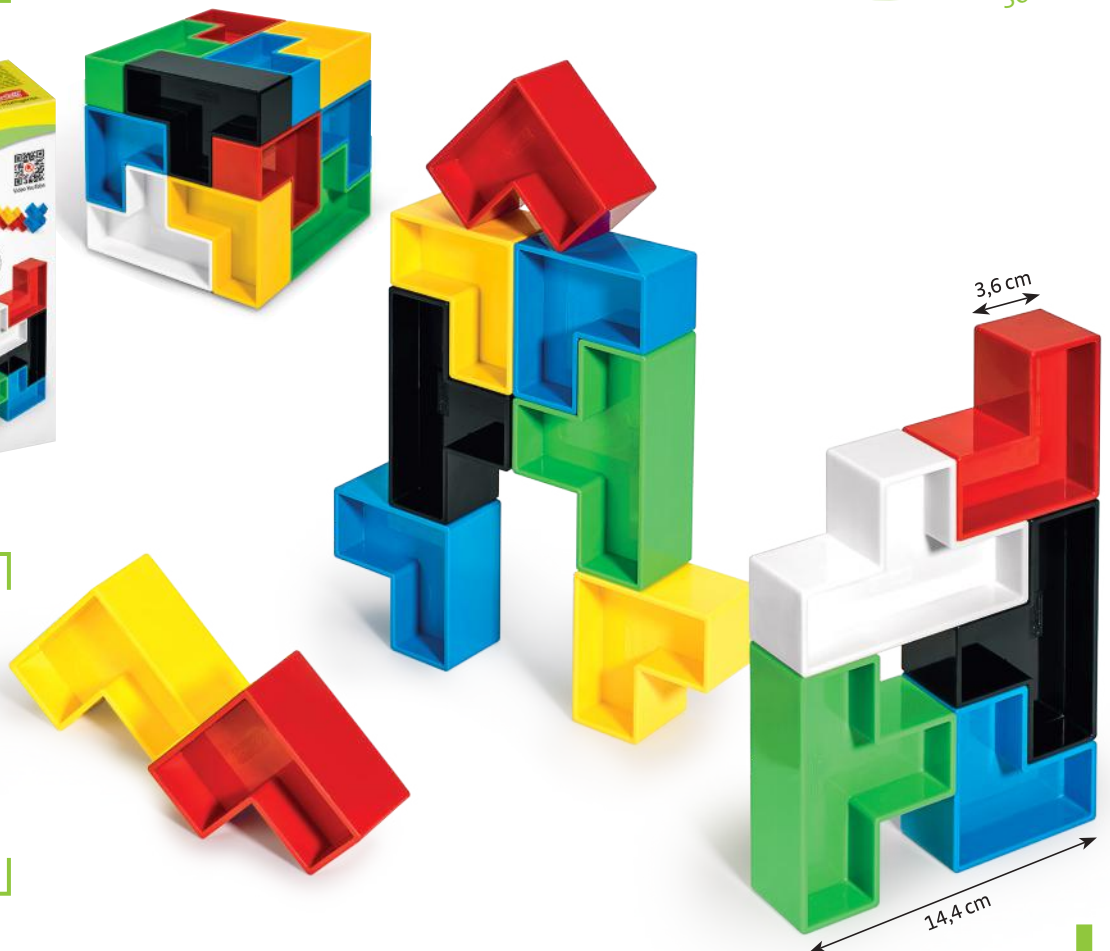

Ref.	Product Name	Dim. Unit (cm)	Pcs. Cart.	Vol. (cbm)	Gros Kg
4015	Poli Cubi	30 x 30 x 8	6	0,053	6,70
4060	Mini zoo	24 x 24 x 4	6	0,021	-