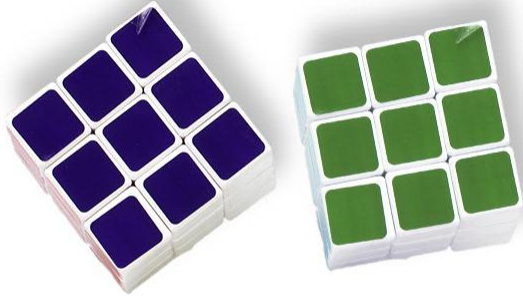

Games

CUBI (3 X 3)

No. Of Pcs in a Set. 1
Case Pack. 36

FFT ITEM CODE
93002