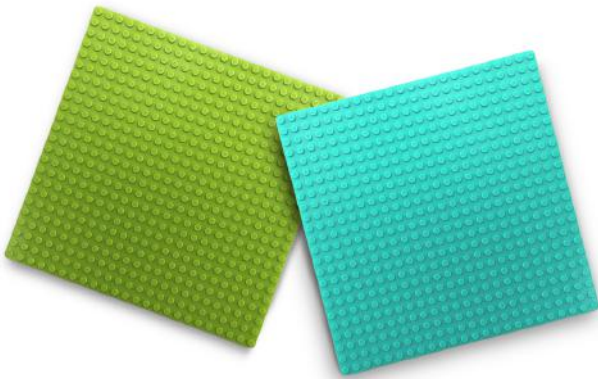

BRICKS BASEPLATE (24 X 24)
Unleash limitless creativity with our Bricks Baseplate (24 x 24) - small in size, big in possibilities!

TBA

No. Of Pcs in a Set. 1
Case Pack. 72

FFT ITEM CODE **93049**

6+ YEARS

BRICKS BASEPLATE (56 X 28)
Build limitless wonders with the sturdy Bricks Baseplate (56 x 28) - unleash your child's imagination!

TBA

No. Of Pcs in a Set. 1
Case Pack. 36

FFT ITEM CODE **93025**

6+ YEARS